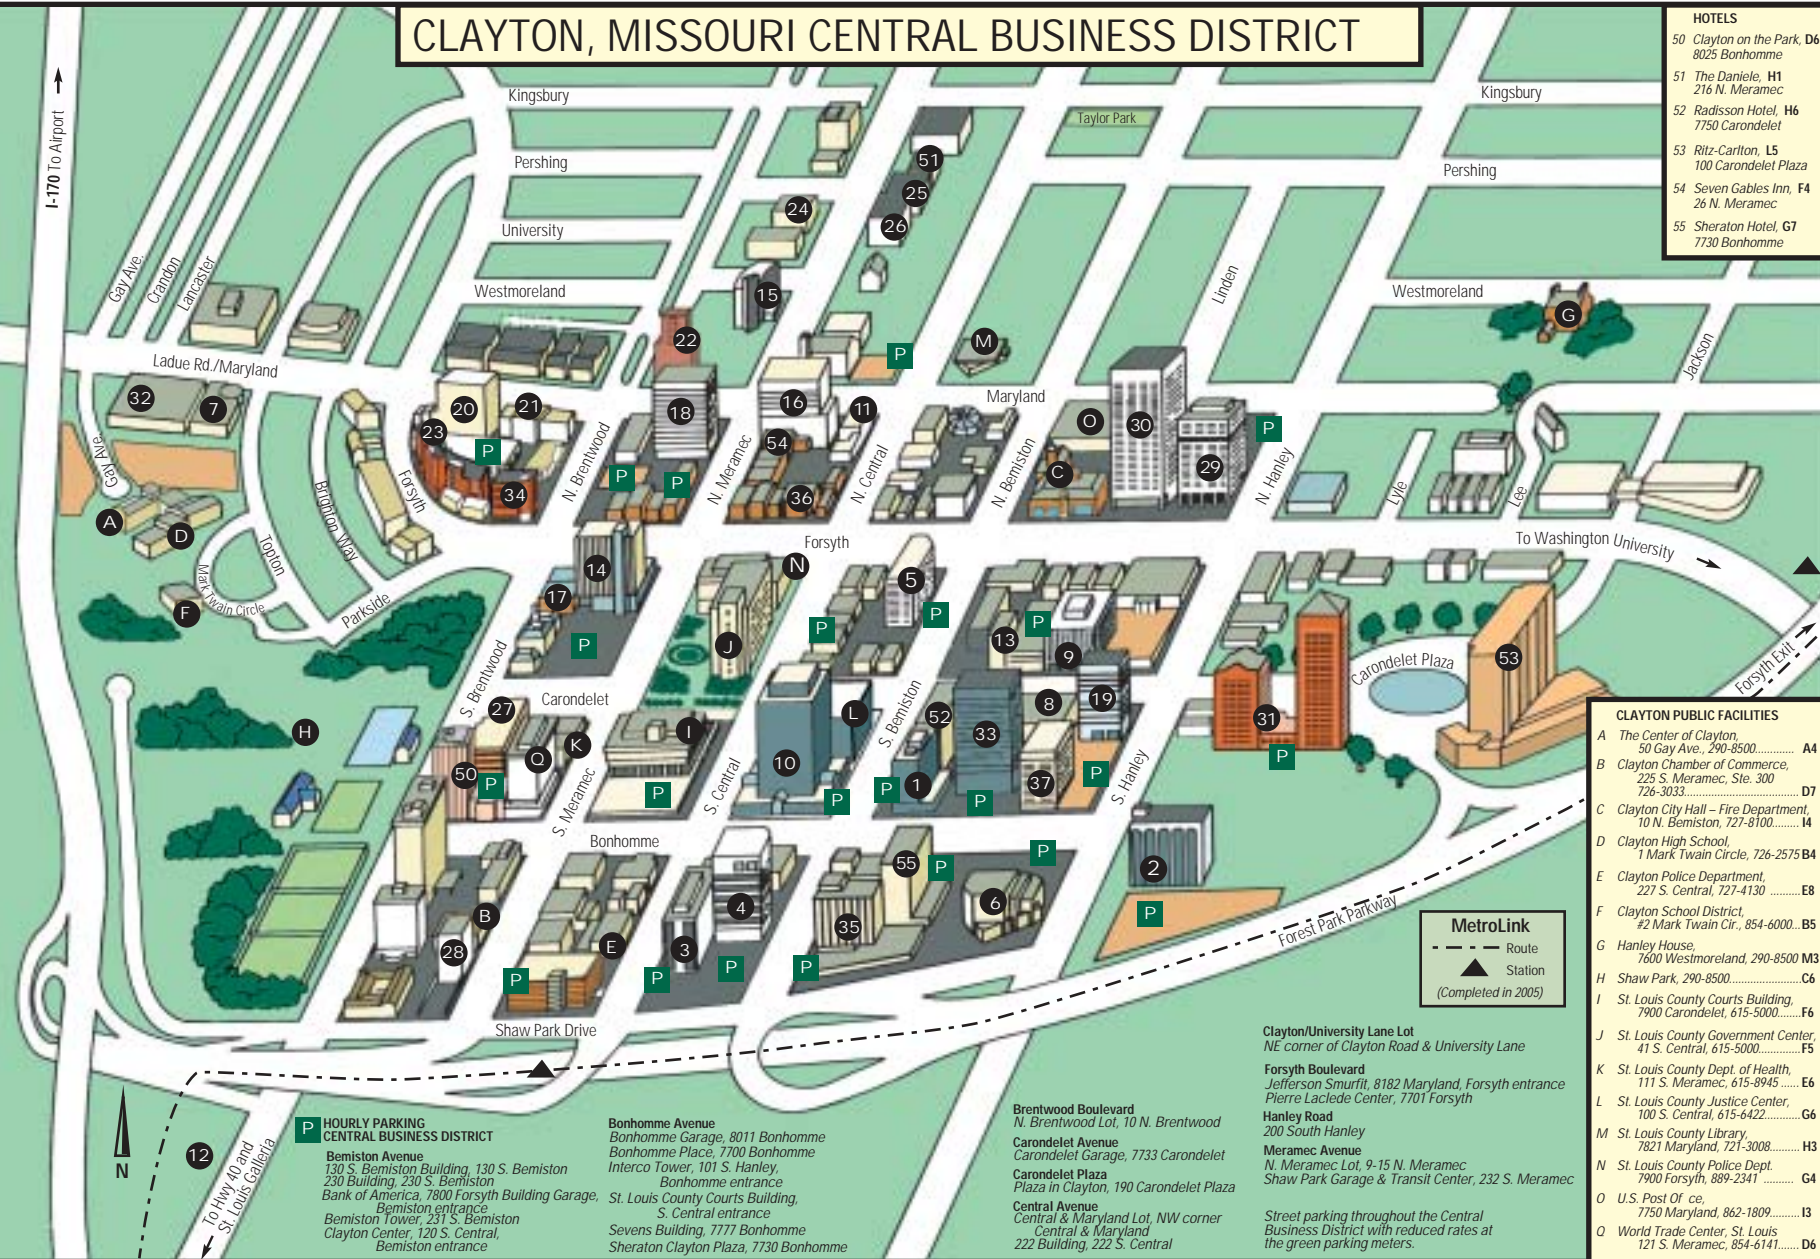

1. **HOTELS**
2. 50 Clayton on the Park, D6
     8025 Bonhomme
   - 51 The Daniele, H1
     216 N. Meramec
   - 52 Radisson Hotel, H6
     7750 Carondelet
   - 53 Ritz-Carlton, L5
     100 Carondelet Plaza
   - 54 Seven Gables Inn, F4
     26 N. Meramec
   - 55 Sheraton Hotel, G7
     7730 Bonhomme

1. **CLAYTON PUBLIC FACILITIES**
2. A The Center of Clayton,
     50 Gay Ave., 290-8500..... A4
   - B Clayton Chamber of Commerce,
     225 S. Meramec, Ste. 300
     726-3033..... D7
   - C Clayton City Hall - Fire Department,
     10 N. Bemiston, 727-8100..... I4
   - D Clayton High School,
     1 Mark Twain Circle, 726-2575 B4
   - E Clayton Police Department,
     227 S. Central, 727-4130 ..... E8
   - F Clayton School District,
     #2 Mark Twain Cir., 854-6000..... B5
   - G Hanley House,
     7600 Westmoreland, 290-8500 M3
   - H Shaw Park, 290-8500..... C6
   - I St. Louis County Courts Building,
     7900 Carondelet, 615-5000..... F6
   - J St. Louis County Government Center,
     41 S. Central, 615-5000..... F5
   - K St. Louis County Dept. of Health,
     1111 S. Meramec, 615-8945 ..... E6
   - L St. Louis County Justice Center,
     100 S. Central, 615-6422..... G6
   - M St. Louis County Library,
     7821 Maryland, 721-3008..... H3
   - N St. Louis County Police Dept.,
     7900 Forsyth, 889-2341 ..... G4
   - O U.S. Post Office,
     7750 Maryland, 862-1809..... I3
   - Q World Trade Center, St. Louis
     121 S. Meramec, 854-6141..... D6

P HOURLY PARKING CENTRAL BUSINESS DISTRICT

Bemiston Avenue
130 S. Bemiston Building, 130 S. Bemiston Building, 230 S. Bemiston Building, 230 S. Bemiston Building, 7800 Forsyth Building Garage, Bemiston entrance
Bemiston Tower, 231 S. Bemiston
Clayton Center, 120 S. Central, Bemiston entrance

Bonhomme Avenue
Bonhomme Garage, 8011 Bonhomme Bonhomme Place, 7700 Bonhomme Interco Tower, 101 S. Hanley, Bonhomme entrance
St. Louis County Courts Building, S. Central entrance
Sevens Building, 7777 Bonhomme
Sheraton Clayton Plaza, 7730 Bonhomme

Brentwood Boulevard
N. Brentwood Lot, 10 N. Brentwood
Carondelet Avenue
Carondelet Garage, 7733 Carondelet
Carondelet Plaza
Plaza in Clayton, 190 Carondelet Plaza
Central Avenue
Central & Maryland Lot, NW corner Central & Maryland
222 Building, 222 S. Central

Clayton/University Lane Lot
NE corner of Clayton Road & University Lane

Forsyth Boulevard
Jefferson Smurfit, 8182 Maryland, Forsyth entrance
Pierre Laclède Center, 7701 Forsyth

Hanley Road
200 South Hanley
Meramec Alley
N. Meramec Lot, 9-15 N. Meramec
Shaw Park Garage & Transit Center, 232 S. Meramec

Street parking throughout the Central Business District with reduced rates at the green parking meters.